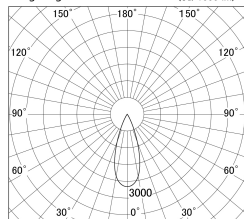

■ Lighting Distribution Curve (cd/1000 lm)