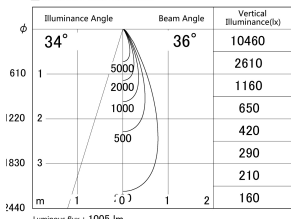

Item no. DD161-1035BB9030-TL

Series Name: AMMA Φ80 series Lens type adjustable Antiglare (DD161-AG)

■ Lighting Distribution Curve (cd/1000 lm)

Installation	Recessed mount
Type	High-efficiency antiglare type adjustable downlight
Fixture wattage	10.5W
Beam angle	36deg
Color Temp.	3000K
CRI	Ra>90
Luminous	1004.5786841093 lm
Body	Die-castaluminumalloy
Body finish	N/A
Trim finish	Black
Reflector finish	Black
IP Rate	IP20
Light source	COB module
Input Voltage	AC220~240V
Dimming Type	Non-Dimmable
Certificate	CE,CCC
Cut Hole	80mm