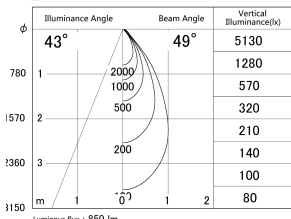

Item no. DD161-1045BB9030-TL

Series Name: AMMA Φ80 series Lens type adjustable Antiglare (DD161-AG)

■ Lighting Distribution Curve (cd/1000 lm)

Installation	Recessed mount
Type	High-efficiency antiglare type adjustable downlight
Fixture wattage	10.5W
Beam angle	49deg
Color Temp.	3000K
CRI	Ra>90
Luminous	850.30781069642 lm
Body	Die-castaluminumalloy
Body finish	N/A
Trim finish	Black
Reflector finish	Black
IP Rate	IP20
Light source	COB module
Input Voltage	AC220~240V
Dimming Type	Non-Dimmable
Certificate	CE,CCC
Cut Hole	80mm