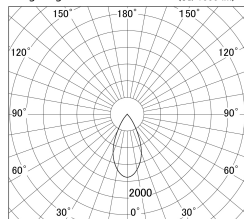

■ Lighting Distribution Curve (cd/1000 lm)