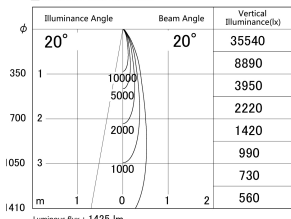

Item no. DD161-1520BB9030-TL

Series Name: AMMA Φ80 series Lens type adjustable Antiglare (DD161-AG)

■ Lighting Distribution Curve (cd/1000 lm)

Installation	Recessed mount
Type	High-efficiency antiglare type adjustable downlight
Fixture wattage	14W
Beam angle	20deg
Color Temp.	3000K
CRI	Ra>90
Luminous	1426.4109272797 lm
Body	Die-castaluminumalloy
Body finish	N/A
Trim finish	Black
Reflector finish	Black
IP Rate	IP20
Light source	COB module
Input Voltage	AC220~240V
Dimming Type	Non-Dimmable
Certificate	CE,CCC
Cut Hole	80mm