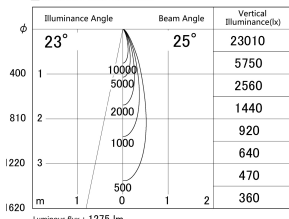

Item no. DD161-1525BB9030-TL

Series Name: AMMA Φ80 series Lens type adjustable Antiglare (DD161-AG)

■ Lighting Distribution Curve (cd/1000 lm)

Installation	Recessed mount
Type	High-efficiency antiglare type adjustable downlight
Fixture wattage	14W
Beam angle	25deg
Color Temp.	3000K
CRI	Ra>90
Luminous	1273.8114659484 lm
Body	Die-castaluminumalloy
Body finish	N/A
Trim finish	Black
Reflector finish	Black
IP Rate	IP20
Light source	COB module
Input Voltage	AC220~240V
Dimming Type	Non-Dimmable
Certificate	CE,CCC
Cut Hole	80mm