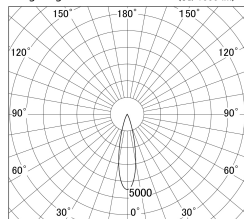

■ Lighting Distribution Curve (cd/1000 lm)