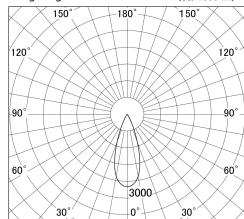

■ Lighting Distribution Curve (cd/1000 lm)