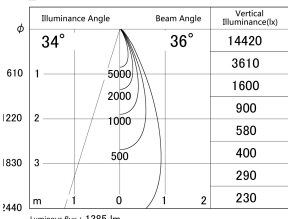

Item no. DD161-1535BB9030-TL

Series Name: AMMA Φ80 series Lens type adjustable Antiglare (DD161-AG)

■ Lighting Distribution Curve (cd/1000 lm)

Installation	Recessed mount
Type	High-efficiency antiglare type adjustable downlight
Fixture wattage	14W
Beam angle	36deg
Color Temp.	3000K
CRI	Ra>90
Luminous	1385.5744517122 lm
Body	Die-castaluminumalloy
Body finish	N/A
Trim finish	Black
Reflector finish	Black
IP Rate	IP20
Light source	COB module
Input Voltage	AC220~240V
Dimming Type	Non-Dimmable
Certificate	CE,CCC
Cut Hole	80mm