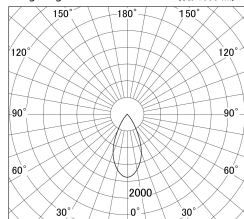

■ Lighting Distribution Curve (cd/1000 lm)