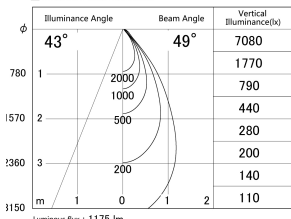

Item no. DD161-1545BB9030-TL

Series Name: AMMA Φ80 series Lens type adjustable Antiglare (DD161-AG)

■ Lighting Distribution Curve (cd/1000 lm)

Installation	Recessed mount
Type	High-efficiency antiglare type adjustable downlight
Fixture wattage	14W
Beam angle	49deg
Color Temp.	3000K
CRI	Ra>90
Luminous	1172.7949211235 lm
Body	Die-castaluminumalloy
Body finish	N/A
Trim finish	Black
Reflector finish	Black
IP Rate	IP20
Light source	COB module
Input Voltage	AC220~240V
Dimming Type	Non-Dimmable
Certificate	CE,CCC
Cut Hole	80mm