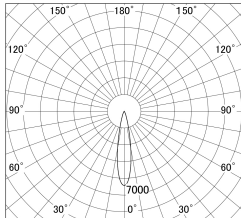

■ Lighting Distribution Curve (cd/1000 lm)