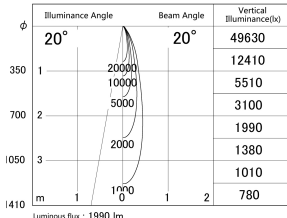

Item no. DD161-2020BB9030-TL

Series Name: AMMA Φ80 series Lens type adjustable Antiglare (DD161-AG)

■ Lighting Distribution Curve (cd/1000 lm)

Installation	Recessed mount
Type	High-efficiency antiglare type adjustable downlight
Fixture wattage	21W
Beam angle	20deg
Color Temp.	3000K
CRI	Ra>90
Luminous	1991 lm
Body	Die-castaluminumalloy
Body finish	N/A
Trim finish	Black
Reflector finish	Black
IP Rate	IP20
Light source	COB module
Input Voltage	AC220~240V
Dimming Type	Non-Dimmable
Certificate	CE,CCC
Cut Hole	80mm