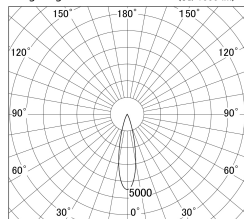

■ Lighting Distribution Curve (cd/1000 lm)