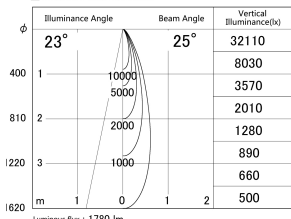

Item no. DD161-2025BB9030-TL

Series Name: AMMA Φ80 series Lens type adjustable Antiglare (DD161-AG)

■ Lighting Distribution Curve (cd/1000 lm)

Installation	Recessed mount
Type	High-efficiency antiglare type adjustable downlight
Fixture wattage	21W
Beam angle	25deg
Color Temp.	3000K
CRI	Ra>90
Luminous	1778 lm
Body	Die-castaluminumalloy
Body finish	N/A
Trim finish	Black
Reflector finish	Black
IP Rate	IP20
Light source	COB module
Input Voltage	AC220~240V
Dimming Type	Non-Dimmable
Certificate	CE,CCC
Cut Hole	80mm