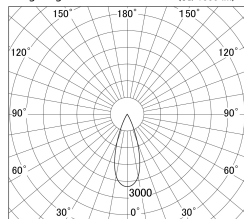

■ Lighting Distribution Curve (cd/1000 lm)