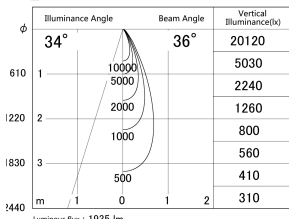

Item no. DD161-2035BB9030-TL

Series Name: AMMA Φ80 series Lens type adjustable Antiglare (DD161-AG)

■ Lighting Distribution Curve (cd/1000 lm)

Installation	Recessed mount
Type	High-efficiency antiglare type adjustable downlight
Fixture wattage	21W
Beam angle	36deg
Color Temp.	3000K
CRI	Ra>90
Luminous	1934 lm
Body	Die-castaluminumalloy
Body finish	N/A
Trim finish	Black
Reflector finish	Black
IP Rate	IP20
Light source	COB module
Input Voltage	AC220~240V
Dimming Type	Non-Dimmable
Certificate	CE,CCC
Cut Hole	80mm