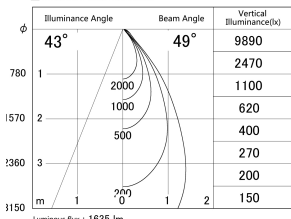

Item no. DD161-2045BB9030-TL

Series Name: AMMA Φ80 series Lens type adjustable Antiglare (DD161-AG)

■ Lighting Distribution Curve (cd/1000 lm)

Installation	Recessed mount
Type	High-efficiency antiglare type adjustable downlight
Fixture wattage	21W
Beam angle	49deg
Color Temp.	3000K
CRI	Ra>90
Luminous	1637 lm
Body	Die-castaluminumalloy
Body finish	N/A
Trim finish	Black
Reflector finish	Black
IP Rate	IP20
Light source	COB module
Input Voltage	AC220~240V
Dimming Type	Non-Dimmable
Certificate	CE,CCC
Cut Hole	80mm