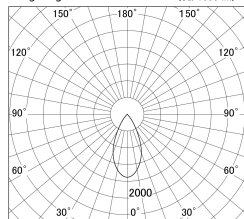

■ Lighting Distribution Curve (cd/1000 lm)