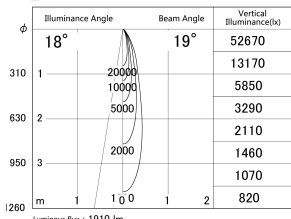

Item no. DD161-2520BB9030-TL

Series Name: AMMA Φ80 series Lens type adjustable Antiglare (DD161-AG)

■ Lighting Distribution Curve (cd/1000 lm)

Installation	Recessed mount
Type	High-efficiency antiglare type adjustable downlight
Fixture wattage	24W
Beam angle	19deg
Color Temp.	3000K
CRI	Ra>90
Luminous	1912 lm
Body	Die-castaluminumalloy
Body finish	N/A
Trim finish	Black
Reflector finish	Black
IP Rate	IP20
Light source	COB module
Input Voltage	AC220~240V
Dimming Type	Non-Dimmable
Certificate	CE,CCC
Cut Hole	80mm