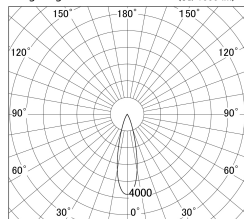

■ Lighting Distribution Curve (cd/1000 lm)