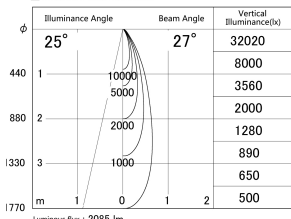

Item no. DD161-2525BB9030-TL

Series Name: AMMA Φ80 series Lens type adjustable Antiglare (DD161-AG)

■ Lighting Distribution Curve (cd/1000 lm)

Installation	Recessed mount
Type	High-efficiency antiglare type adjustable downlight
Fixture wattage	24W
Beam angle	27deg
Color Temp.	3000K
CRI	Ra>90
Luminous	2084 lm
Body	Die-castaluminumalloy
Body finish	N/A
Trim finish	Black
Reflector finish	Black
IP Rate	IP20
Light source	COB module
Input Voltage	AC220~240V
Dimming Type	Non-Dimmable
Certificate	CE,CCC
Cut Hole	80mm