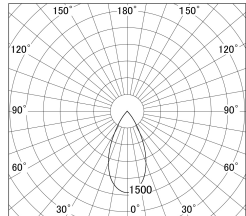

Installation	Recessed mount
Type	High-efficiency antiglare type adjustable downlight
Fixture wattage	24W
Beam angle	51deg
Color Temp.	3000K
CRI	Ra>90
Luminous	1909 lm
Body	Die-cast aluminum alloy
Body finish	N/A
Trim finish	Black
Reflector finish	Black
IP Rate	IP20
Light source	COB module
Input Voltage	AC220~240V
Dimming Type	Non-Dimmable
Certificate	CE,CCC
Cut Hole	80mm

■ Lighting Distribution Curve (cd/1000 lm)