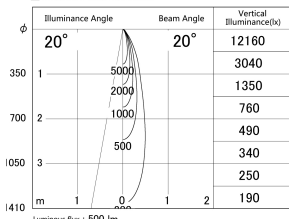

Item no. DD161-0520BB9035-TL

Series Name: AMMA Φ80 series Lens type adjustable Antiglare (DD161-AG)

■ Lighting Distribution Curve (cd/1000 lm)

Installation	Recessed mount
Type	High-efficiency antiglare type adjustable downlight
Fixture wattage	5W
Beam angle	20deg
Color Temp.	3500K
CRI	Ra>90
Luminous	498 lm
Body	Die-castaluminumalloy
Body finish	N/A
Trim finish	Black
Reflector finish	Black
IP Rate	IP20
Light source	COB module
Input Voltage	AC220~240V
Dimming Type	Non-Dimmable
Certificate	CE,CCC
Cut Hole	80mm