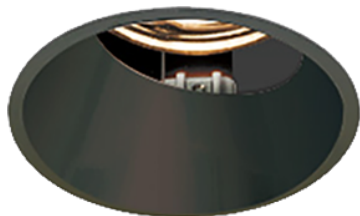

Item no. DD161-0520BB9035-TL

Series Name: AMMA Φ80 series Lens type adjustable Antiglare (DD161-AG)