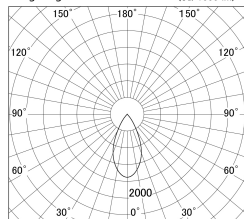

■ Lighting Distribution Curve (cd/1000 lm)