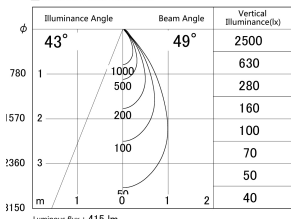

Item no. DD161-0545BB9035-TL

Series Name: AMMA Φ80 series Lens type adjustable Antiglare (DD161-AG)

■ Lighting Distribution Curve (cd/1000 lm)

Installation	Recessed mount
Type	High-efficiency antiglare type adjustable downlight
Fixture wattage	5W
Beam angle	50deg
Color Temp.	3500K
CRI	Ra>90
Luminous	414 lm
Body	Die-castaluminumalloy
Body finish	N/A
Trim finish	Black
Reflector finish	Black
IP Rate	IP20
Light source	COB module
Input Voltage	AC220~240V
Dimming Type	Non-Dimmable
Certificate	CE,CCC
Cut Hole	80mm