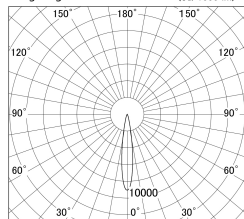

■ Lighting Distribution Curve (cd/1000 lm)