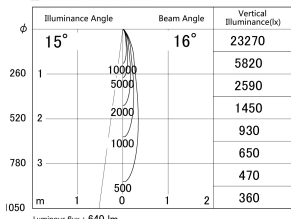

Item no. DD161-0815BB9035-TL

Series Name: AMMA Φ80 series Lens type adjustable Antiglare (DD161-AG)

■ Lighting Distribution Curve (cd/1000 lm)

Installation	Recessed mount
Type	High-efficiency antiglare type adjustable downlight
Fixture wattage	7.5W
Beam angle	16deg
Color Temp.	3500K
CRI	Ra>90
Luminous	639 lm
Body	Die-castaluminumalloy
Body finish	N/A
Trim finish	Black
Reflector finish	Black
IP Rate	IP20
Light source	COB module
Input Voltage	AC220~240V
Dimming Type	Non-Dimmable
Certificate	CE,CCC
Cut Hole	80mm