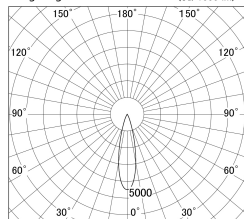

■ Lighting Distribution Curve (cd/1000 lm)