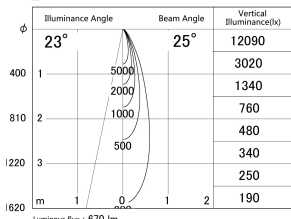

Item no. DD161-0825BB9035-TL

Series Name: AMMA Φ80 series Lens type adjustable Antiglare (DD161-AG)

■ Lighting Distribution Curve (cd/1000 lm)

Installation	Recessed mount
Type	High-efficiency antiglare type adjustable downlight
Fixture wattage	7.5W
Beam angle	25deg
Color Temp.	3500K
CRI	Ra>90
Luminous	669 lm
Body	Die-castaluminumalloy
Body finish	N/A
Trim finish	Black
Reflector finish	Black
IP Rate	IP20
Light source	COB module
Input Voltage	AC220~240V
Dimming Type	Non-Dimmable
Certificate	CE,CCC
Cut Hole	80mm