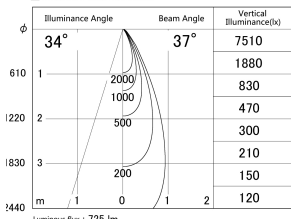

Item no. DD161-0835BB9035-TL

Series Name: AMMA Φ80 series Lens type adjustable Antiglare (DD161-AG)

■ Lighting Distribution Curve (cd/1000 lm)

Installation	Recessed mount
Type	High-efficiency antiglare type adjustable downlight
Fixture wattage	7.5W
Beam angle	36deg
Color Temp.	3500K
CRI	Ra>90
Luminous	727 lm
Body	Die-castaluminumalloy
Body finish	N/A
Trim finish	Black
Reflector finish	Black
IP Rate	IP20
Light source	COB module
Input Voltage	AC220~240V
Dimming Type	Non-Dimmable
Certificate	CE,CCC
Cut Hole	80mm