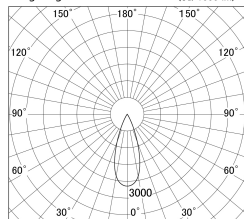

■ Lighting Distribution Curve (cd/1000 lm)