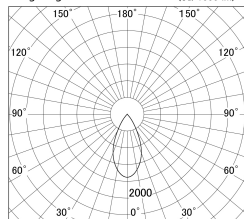

Installation	Recessed mount
Type	High-efficiency antiglare type adjustable downlight
Fixture wattage	7.5W
Beam angle	50deg
Color Temp.	3500K
CRI	Ra>90
Luminous	617 lm
Body	Die-castaluminumalloy
Body finish	N/A
Trim finish	Black
Reflector finish	Black
IP Rate	IP20
Light source	COB module
Input Voltage	AC220~240V
Dimming Type	Non-Dimmable
Certificate	CE,CCC
Cut Hole	80mm

■ Lighting Distribution Curve (cd/1000 lm)