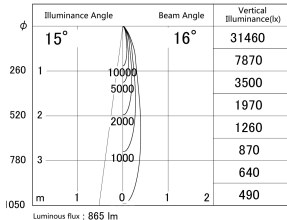

Item no. DD161-1015BB9035-TL

Series Name: AMMA Φ80 series Lens type adjustable Antiglare (DD161-AG)

■ Lighting Distribution Curve (cd/1000 lm)

Installation	Recessed mount
Type	High-efficiency antiglare type adjustable downlight
Fixture wattage	10.5W
Beam angle	16deg
Color Temp.	3500K
CRI	Ra>90
Luminous	864 lm
Body	Die-castaluminumalloy
Body finish	N/A
Trim finish	Black
Reflector finish	Black
IP Rate	IP20
Light source	COB module
Input Voltage	AC220~240V
Dimming Type	Non-Dimmable
Certificate	CE,CCC
Cut Hole	80mm