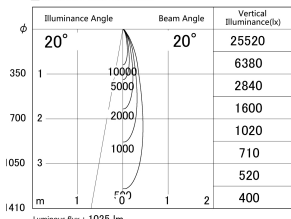

Item no. DD161-1020BB9035-TL

Series Name: AMMA Φ80 series Lens type adjustable Antiglare (DD161-AG)

■ Lighting Distribution Curve (cd/1000 lm)

Installation	Recessed mount
Type	High-efficiency antiglare type adjustable downlight
Fixture wattage	10.5W
Beam angle	20deg
Color Temp.	3500K
CRI	Ra>90
Luminous	1024 lm
Body	Die-castaluminumalloy
Body finish	N/A
Trim finish	Black
Reflector finish	Black
IP Rate	IP20
Light source	COB module
Input Voltage	AC220~240V
Dimming Type	Non-Dimmable
Certificate	CE,CCC
Cut Hole	80mm