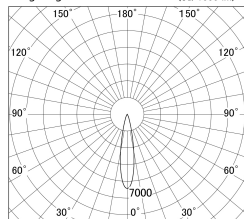

■ Lighting Distribution Curve (cd/1000 lm)