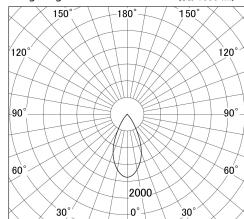

■ Lighting Distribution Curve (cd/1000 lm)