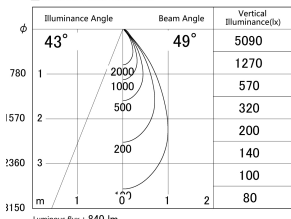

Item no. DD161-1045BB9035-TL

Series Name: AMMA Φ80 series Lens type adjustable Antiglare (DD161-AG)

■ Lighting Distribution Curve (cd/1000 lm)

Installation	Recessed mount
Type	High-efficiency antiglare type adjustable downlight
Fixture wattage	10.5W
Beam angle	49deg
Color Temp.	3500K
CRI	Ra>90
Luminous	842 lm
Body	Die-castaluminumalloy
Body finish	N/A
Trim finish	Black
Reflector finish	Black
IP Rate	IP20
Light source	COB module
Input Voltage	AC220~240V
Dimming Type	Non-Dimmable
Certificate	CE,CCC
Cut Hole	80mm