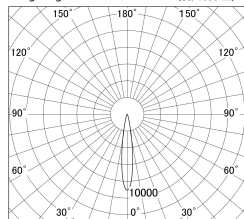

■ Lighting Distribution Curve (cd/1000 lm)