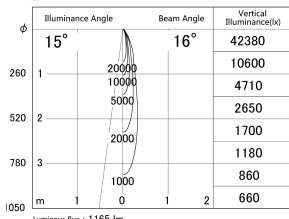

Item no. DD161-1515BB9035-TL

Series Name: AMMA Φ80 series Lens type adjustable Antiglare (DD161-AG)

■ Lighting Distribution Curve (cd/1000 lm)

Installation	Recessed mount
Type	High-efficiency antiglare type adjustable downlight
Fixture wattage	14W
Beam angle	16deg
Color Temp.	3500K
CRI	Ra>90
Luminous	1164 lm
Body	Die-castaluminumalloy
Body finish	N/A
Trim finish	Black
Reflector finish	Black
IP Rate	IP20
Light source	COB module
Input Voltage	AC220~240V
Dimming Type	Non-Dimmable
Certificate	CE,CCC
Cut Hole	80mm