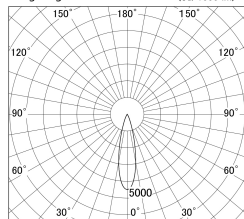

Installation	Recessed mount
Type	High-efficiency antiglare type adjustable downlight
Fixture wattage	14W
Beam angle	25deg
Color Temp.	3500K
CRI	Ra>90
Luminous	1261 lm
Body	Die-cast aluminum alloy
Body finish	N/A
Trim finish	Black
Reflector finish	Black
IP Rate	IP20
Light source	COB module
Input Voltage	AC220~240V
Dimming Type	Non-Dimmable
Certificate	CE,CCC
Cut Hole	80mm

■ Lighting Distribution Curve (cd/1000 lm)