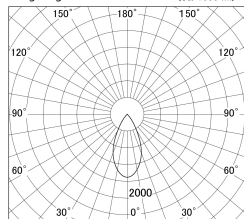

Installation	Recessed mount
Type	High-efficiency antiglare type adjustable downlight
Fixture wattage	14W
Beam angle	49deg
Color Temp.	3500K
CRI	Ra>90
Luminous	1161 lm
Body	Die-castaluminumalloy
Body finish	N/A
Trim finish	Black
Reflector finish	Black
IP Rate	IP20
Light source	COB module
Input Voltage	AC220~240V
Dimming Type	Non-Dimmable
Certificate	CE,CCC
Cut Hole	80mm

■ Lighting Distribution Curve (cd/1000 lm)