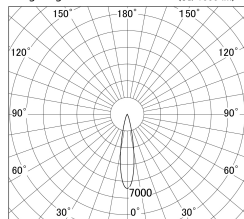

■ Lighting Distribution Curve (cd/1000 lm)