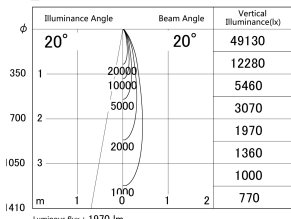

Item no. DD161-2020BB9035-TL

Series Name: AMMA Φ80 series Lens type adjustable Antiglare (DD161-AG)

■ Lighting Distribution Curve (cd/1000 lm)

Installation	Recessed mount
Type	High-efficiency antiglare type adjustable downlight
Fixture wattage	21W
Beam angle	20deg
Color Temp.	3500K
CRI	Ra>90
Luminous	1971 lm
Body	Die-castaluminumalloy
Body finish	N/A
Trim finish	Black
Reflector finish	Black
IP Rate	IP20
Light source	COB module
Input Voltage	AC220~240V
Dimming Type	Non-Dimmable
Certificate	CE,CCC
Cut Hole	80mm