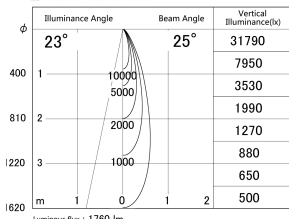

Item no. DD161-2025BB9035-TL

Series Name: AMMA Φ80 series Lens type adjustable Antiglare (DD161-AG)

■ Lighting Distribution Curve (cd/1000 lm)

Installation	Recessed mount
Type	High-efficiency antiglare type adjustable downlight
Fixture wattage	21W
Beam angle	25deg
Color Temp.	3500K
CRI	Ra>90
Luminous	1760 lm
Body	Die-castaluminumalloy
Body finish	N/A
Trim finish	Black
Reflector finish	Black
IP Rate	IP20
Light source	COB module
Input Voltage	AC220~240V
Dimming Type	Non-Dimmable
Certificate	CE,CCC
Cut Hole	80mm