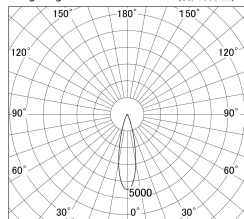

■ Lighting Distribution Curve (cd/1000 lm)