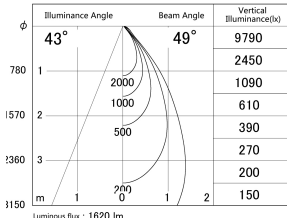

Item no. DD161-2045BB9035-TL

Series Name: AMMA Φ80 series Lens type adjustable Antiglare (DD161-AG)

■ Lighting Distribution Curve (cd/1000 lm)

Installation	Recessed mount
Type	High-efficiency antiglare type adjustable downlight
Fixture wattage	21W
Beam angle	49deg
Color Temp.	3500K
CRI	Ra>90
Luminous	1621 lm
Body	Die-castaluminumalloy
Body finish	N/A
Trim finish	Black
Reflector finish	Black
IP Rate	IP20
Light source	COB module
Input Voltage	AC220~240V
Dimming Type	Non-Dimmable
Certificate	CE,CCC
Cut Hole	80mm