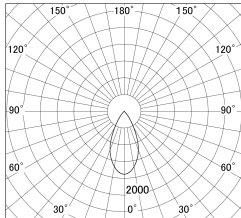

■ Lighting Distribution Curve (cd/1000 lm)