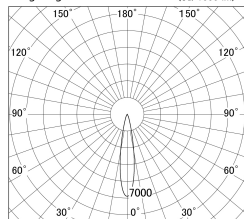

■ Lighting Distribution Curve (cd/1000 lm)