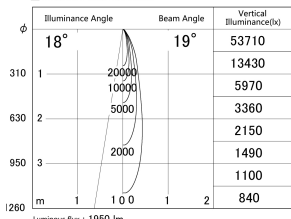

Item no. DD161-2520BB9035-TL

Series Name: AMMA Φ80 series Lens type adjustable Antiglare (DD161-AG)

■ Lighting Distribution Curve (cd/1000 lm)

Installation	Recessed mount
Type	High-efficiency antiglare type adjustable downlight
Fixture wattage	24W
Beam angle	19deg
Color Temp.	3500K
CRI	Ra>90
Luminous	1950 lm
Body	Die-castaluminumalloy
Body finish	N/A
Trim finish	Black
Reflector finish	Black
IP Rate	IP20
Light source	COB module
Input Voltage	AC220~240V
Dimming Type	Non-Dimmable
Certificate	CE,CCC
Cut Hole	80mm