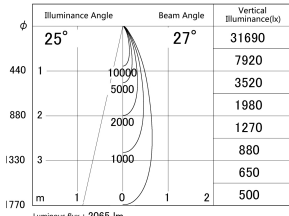

Item no. DD161-2525BB9035-TL

Series Name: AMMA Φ80 series Lens type adjustable Antiglare (DD161-AG)

■ Lighting Distribution Curve (cd/1000 lm)

Installation	Recessed mount
Type	High-efficiency antiglare type adjustable downlight
Fixture wattage	24W
Beam angle	27deg
Color Temp.	3500K
CRI	Ra>90
Luminous	2063 lm
Body	Die-castaluminumalloy
Body finish	N/A
Trim finish	Black
Reflector finish	Black
IP Rate	IP20
Light source	COB module
Input Voltage	AC220~240V
Dimming Type	Non-Dimmable
Certificate	CE,CCC
Cut Hole	80mm