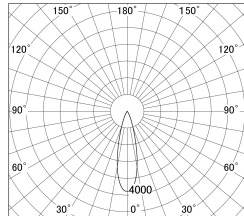

■ Lighting Distribution Curve (cd/1000 lm)