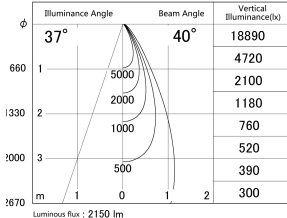

Item no. DD161-2540BB9035-TL

Series Name: AMMA Φ80 series Lens type adjustable Antiglare (DD161-AG)

■ Lighting Distribution Curve (cd/1000 lm)

Installation	Recessed mount
Type	High-efficiency antiglare type adjustable downlight
Fixture wattage	24W
Beam angle	40deg
Color Temp.	3500K
CRI	Ra>90
Luminous	2151 lm
Body	Die-castaluminumalloy
Body finish	N/A
Trim finish	Black
Reflector finish	Black
IP Rate	IP20
Light source	COB module
Input Voltage	AC220~240V
Dimming Type	Non-Dimmable
Certificate	CE,CCC
Cut Hole	80mm