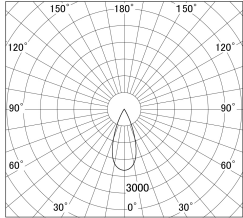

■ Lighting Distribution Curve (cd/1000 lm)