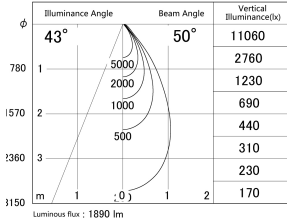

Item no. DD161-2545BB9035-TL

Series Name: AMMA Φ80 series Lens type adjustable Antiglare (DD161-AG)

■ Lighting Distribution Curve (cd/1000 lm)

Installation	Recessed mount
Type	High-efficiency antiglare type adjustable downlight
Fixture wattage	24W
Beam angle	51deg
Color Temp.	3500K
CRI	Ra>90
Luminous	1890 lm
Body	Die-castaluminumalloy
Body finish	N/A
Trim finish	Black
Reflector finish	Black
IP Rate	IP20
Light source	COB module
Input Voltage	AC220~240V
Dimming Type	Non-Dimmable
Certificate	CE,CCC
Cut Hole	80mm