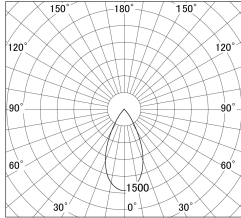

■ Lighting Distribution Curve (cd/1000 lm)