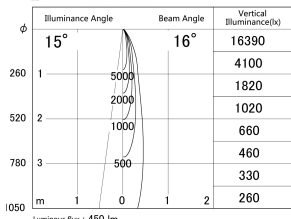

Item no. DD161-0515BB9040-TL

Series Name: AMMA Φ80 series Lens type adjustable Antiglare (DD161-AG)

■ Lighting Distribution Curve (cd/1000 lm)

Installation	Recessed mount
Type	High-efficiency antiglare type adjustable downlight
Fixture wattage	5W
Beam angle	16deg
Color Temp.	4000K
CRI	Ra>90
Luminous	450 lm
Body	Die-castaluminumalloy
Body finish	N/A
Trim finish	Black
Reflector finish	Black
IP Rate	IP20
Light source	COB module
Input Voltage	AC220~240V
Dimming Type	Non-Dimmable
Certificate	CE,CCC
Cut Hole	80mm