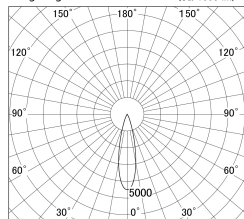

■ Lighting Distribution Curve (cd/1000 lm)