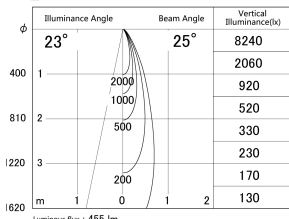

Item no. DD161-0525BB9040-TL

Series Name: AMMA Φ80 series Lens type adjustable Antiglare (DD161-AG)

■ Lighting Distribution Curve (cd/1000 lm)

Installation	Recessed mount
Type	High-efficiency antiglare type adjustable downlight
Fixture wattage	5W
Beam angle	25deg
Color Temp.	4000K
CRI	Ra>90
Luminous	456 lm
Body	Die-castaluminumalloy
Body finish	N/A
Trim finish	Black
Reflector finish	Black
IP Rate	IP20
Light source	COB module
Input Voltage	AC220~240V
Dimming Type	Non-Dimmable
Certificate	CE,CCC
Cut Hole	80mm