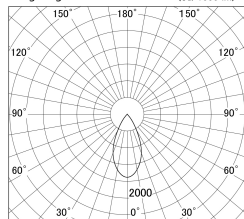

■ Lighting Distribution Curve (cd/1000 lm)