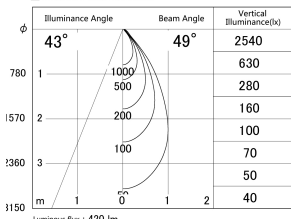

Item no. DD161-0545BB9040-TL

Series Name: AMMA Φ80 series Lens type adjustable Antiglare (DD161-AG)

■ Lighting Distribution Curve (cd/1000 lm)

Installation	Recessed mount
Type	High-efficiency antiglare type adjustable downlight
Fixture wattage	5W
Beam angle	50deg
Color Temp.	4000K
CRI	Ra>90
Luminous	420 lm
Body	Die-castaluminumalloy
Body finish	N/A
Trim finish	Black
Reflector finish	Black
IP Rate	IP20
Light source	COB module
Input Voltage	AC220~240V
Dimming Type	Non-Dimmable
Certificate	CE,CCC
Cut Hole	80mm