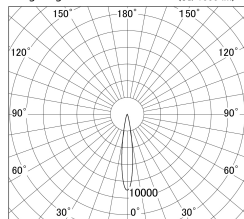

■ Lighting Distribution Curve (cd/1000 lm)