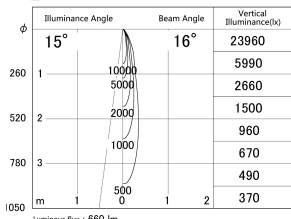

Item no. DD161-0815BB9040-TL

Series Name: AMMA Φ80 series Lens type adjustable Antiglare (DD161-AG)

■ Lighting Distribution Curve (cd/1000 lm)

Installation	Recessed mount
Type	High-efficiency antiglare type adjustable downlight
Fixture wattage	7.5W
Beam angle	16deg
Color Temp.	4000K
CRI	Ra>90
Luminous	658 lm
Body	Die-castaluminumalloy
Body finish	N/A
Trim finish	Black
Reflector finish	Black
IP Rate	IP20
Light source	COB module
Input Voltage	AC220~240V
Dimming Type	Non-Dimmable
Certificate	CE,CCC
Cut Hole	80mm