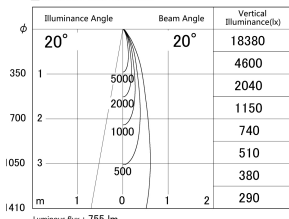

Item no. DD161-0820BB9040-TL

Series Name: AMMA Φ80 series Lens type adjustable Antiglare (DD161-AG)

■ Lighting Distribution Curve (cd/1000 lm)

Installation	Recessed mount
Type	High-efficiency antiglare type adjustable downlight
Fixture wattage	7.5W
Beam angle	20deg
Color Temp.	4000K
CRI	Ra>90
Luminous	753 lm
Body	Die-castaluminumalloy
Body finish	N/A
Trim finish	Black
Reflector finish	Black
IP Rate	IP20
Light source	COB module
Input Voltage	AC220~240V
Dimming Type	Non-Dimmable
Certificate	CE,CCC
Cut Hole	80mm