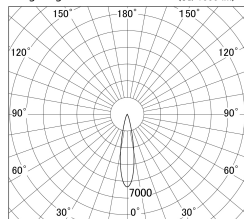

■ Lighting Distribution Curve (cd/1000 lm)