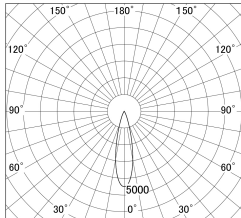

■ Lighting Distribution Curve (cd/1000 lm)