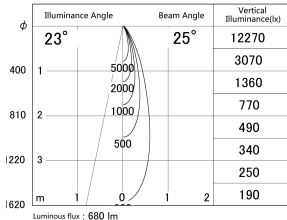

Item no. DD161-0825BB9040-TL

Series Name: AMMA Φ80 series Lens type adjustable Antiglare (DD161-AG)

■ Lighting Distribution Curve (cd/1000 lm)

Installation	Recessed mount
Type	High-efficiency antiglare type adjustable downlight
Fixture wattage	7.5W
Beam angle	25deg
Color Temp.	4000K
CRI	Ra>90
Luminous	679 lm
Body	Die-castaluminumalloy
Body finish	N/A
Trim finish	Black
Reflector finish	Black
IP Rate	IP20
Light source	COB module
Input Voltage	AC220~240V
Dimming Type	Non-Dimmable
Certificate	CE,CCC
Cut Hole	80mm