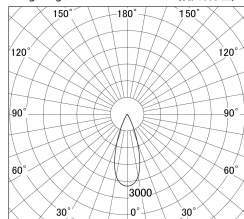

■ Lighting Distribution Curve (cd/1000 lm)