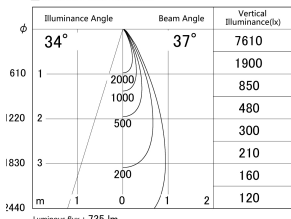

Item no. DD161-0835BB9040-TL

Series Name: AMMA Φ80 series Lens type adjustable Antiglare (DD161-AG)

■ Lighting Distribution Curve (cd/1000 lm)

Installation	Recessed mount
Type	High-efficiency antiglare type adjustable downlight
Fixture wattage	7.5W
Beam angle	36deg
Color Temp.	4000K
CRI	Ra>90
Luminous	737 lm
Body	Die-castaluminumalloy
Body finish	N/A
Trim finish	Black
Reflector finish	Black
IP Rate	IP20
Light source	COB module
Input Voltage	AC220~240V
Dimming Type	Non-Dimmable
Certificate	CE,CCC
Cut Hole	80mm