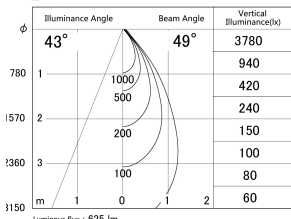

Item no. DD161-0845BB9040-TL

Series Name: AMMA Φ80 series Lens type adjustable Antiglare (DD161-AG)

■ Lighting Distribution Curve (cd/1000 lm)

Installation	Recessed mount
Type	High-efficiency antiglare type adjustable downlight
Fixture wattage	7.5W
Beam angle	50deg
Color Temp.	4000K
CRI	Ra>90
Luminous	625 lm
Body	Die-castaluminumalloy
Body finish	N/A
Trim finish	Black
Reflector finish	Black
IP Rate	IP20
Light source	COB module
Input Voltage	AC220~240V
Dimming Type	Non-Dimmable
Certificate	CE,CCC
Cut Hole	80mm