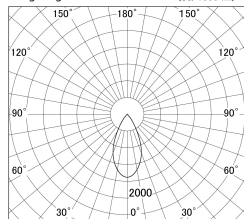

■ Lighting Distribution Curve (cd/1000 lm)