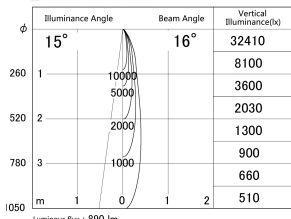

Item no. DD161-1015BB9040-TL

Series Name: AMMA Φ80 series Lens type adjustable Antiglare (DD161-AG)

■ Lighting Distribution Curve (cd/1000 lm)

Installation	Recessed mount
Type	High-efficiency antiglare type adjustable downlight
Fixture wattage	10.5W
Beam angle	16deg
Color Temp.	4000K
CRI	Ra>90
Luminous	890 lm
Body	Die-castaluminumalloy
Body finish	N/A
Trim finish	Black
Reflector finish	Black
IP Rate	IP20
Light source	COB module
Input Voltage	AC220~240V
Dimming Type	Non-Dimmable
Certificate	CE,CCC
Cut Hole	80mm