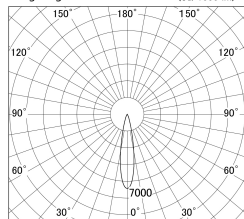

■ Lighting Distribution Curve (cd/1000 lm)