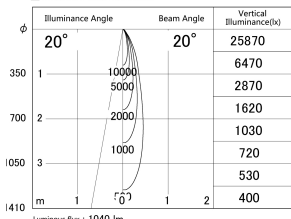

Item no. DD161-1020BB9040-TL

Series Name: AMMA Φ80 series Lens type adjustable Antiglare (DD161-AG)

■ Lighting Distribution Curve (cd/1000 lm)

Installation	Recessed mount
Type	High-efficiency antiglare type adjustable downlight
Fixture wattage	10.5W
Beam angle	20deg
Color Temp.	4000K
CRI	Ra>90
Luminous	1038 lm
Body	Die-castaluminumalloy
Body finish	N/A
Trim finish	Black
Reflector finish	Black
IP Rate	IP20
Light source	COB module
Input Voltage	AC220~240V
Dimming Type	Non-Dimmable
Certificate	CE,CCC
Cut Hole	80mm