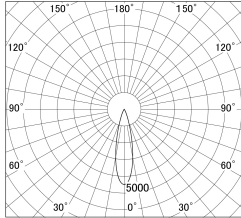

■ Lighting Distribution Curve (cd/1000 lm)