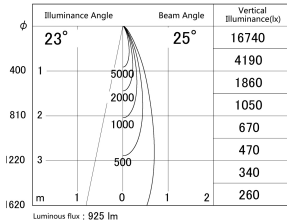

Item no. DD161-1025BB9040-TL

Series Name: AMMA Φ80 series Lens type adjustable Antiglare (DD161-AG)

■ Lighting Distribution Curve (cd/1000 lm)

Installation	Recessed mount
Type	High-efficiency antiglare type adjustable downlight
Fixture wattage	10.5W
Beam angle	25deg
Color Temp.	4000K
CRI	Ra>90
Luminous	927 lm
Body	Die-castaluminumalloy
Body finish	N/A
Trim finish	Black
Reflector finish	Black
IP Rate	IP20
Light source	COB module
Input Voltage	AC220~240V
Dimming Type	Non-Dimmable
Certificate	CE,CCC
Cut Hole	80mm