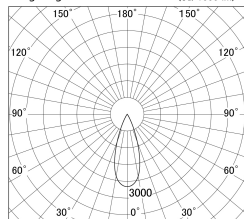

■ Lighting Distribution Curve (cd/1000 lm)