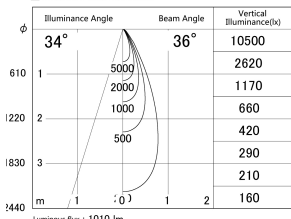

Item no. DD161-1035BB9040-TL

Series Name: AMMA Φ80 series Lens type adjustable Antiglare (DD161-AG)

■ Lighting Distribution Curve (cd/1000 lm)

Installation	Recessed mount
Type	High-efficiency antiglare type adjustable downlight
Fixture wattage	10.5W
Beam angle	36deg
Color Temp.	4000K
CRI	Ra>90
Luminous	1009 lm
Body	Die-castaluminumalloy
Body finish	N/A
Trim finish	Black
Reflector finish	Black
IP Rate	IP20
Light source	COB module
Input Voltage	AC220~240V
Dimming Type	Non-Dimmable
Certificate	CE,CCC
Cut Hole	80mm