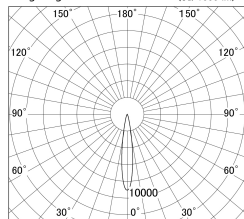

■ Lighting Distribution Curve (cd/1000 lm)