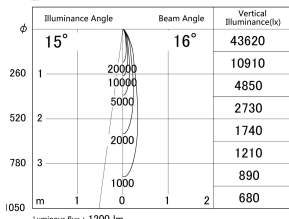

Item no. DD161-1515BB9040-TL

Series Name: AMMA Φ80 series Lens type adjustable Antiglare (DD161-AG)

■ Lighting Distribution Curve (cd/1000 lm)

Installation	Recessed mount
Type	High-efficiency antiglare type adjustable downlight
Fixture wattage	14W
Beam angle	16deg
Color Temp.	4000K
CRI	Ra>90
Luminous	1198 lm
Body	Die-castaluminumalloy
Body finish	N/A
Trim finish	Black
Reflector finish	Black
IP Rate	IP20
Light source	COB module
Input Voltage	AC220~240V
Dimming Type	Non-Dimmable
Certificate	CE,CCC
Cut Hole	80mm