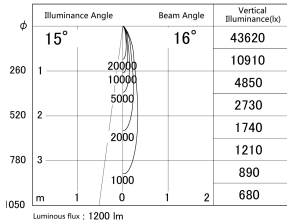

Item no. DD161-1515BB9040-TL

Series Name: AMMA Φ80 series Lens type adjustable Antiglare (DD161-AG)

■ Lighting Distribution Curve (cd/1000 lm)

Installation	Recessed mount
Type	High-efficiency antiglare type adjustable downlight
Fixture wattage	14W
Beam angle	16deg
Color Temp.	4000K
CRI	Ra>90
Luminous	1198 lm
Body	Die-castaluminumalloy
Body finish	N/A
Trim finish	Black
Reflector finish	Black
IP Rate	IP20
Light source	COB module
Input Voltage	AC220~240V
Dimming Type	Non-Dimmable
Certificate	CE,CCC
Cut Hole	80mm