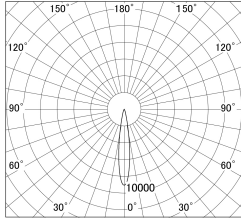

■ Lighting Distribution Curve (cd/1000 lm)