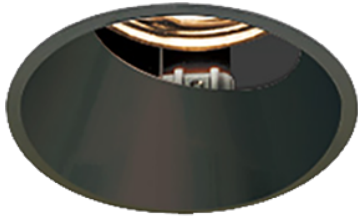

Item no. DD161-1515BB9040-TL

Series Name: AMMA Φ80 series Lens type adjustable Antiglare (DD161-AG)