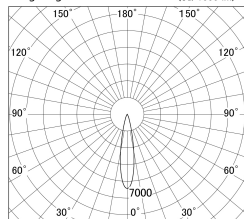

Installation	Recessed mount
Type	High-efficiency antiglare type adjustable downlight
Fixture wattage	14W
Beam angle	20deg
Color Temp.	4000K
CRI	Ra>90
Luminous	1432 lm
Body	Die-castaluminumalloy
Body finish	N/A
Trim finish	Black
Reflector finish	Black
IP Rate	IP20
Light source	COB module
Input Voltage	AC220~240V
Dimming Type	Non-Dimmable
Certificate	CE,CCC
Cut Hole	80mm

■ Lighting Distribution Curve (cd/1000 lm)