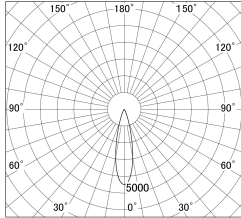

■ Lighting Distribution Curve (cd/1000 lm)