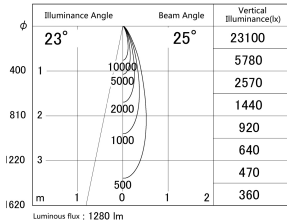

Item no. DD161-1525BB9040-TL

Series Name: AMMA Φ80 series Lens type adjustable Antiglare (DD161-AG)

■ Lighting Distribution Curve (cd/1000 lm)

Installation	Recessed mount
Type	High-efficiency antiglare type adjustable downlight
Fixture wattage	14W
Beam angle	25deg
Color Temp.	4000K
CRI	Ra>90
Luminous	1279 lm
Body	Die-castaluminumalloy
Body finish	N/A
Trim finish	Black
Reflector finish	Black
IP Rate	IP20
Light source	COB module
Input Voltage	AC220~240V
Dimming Type	Non-Dimmable
Certificate	CE,CCC
Cut Hole	80mm