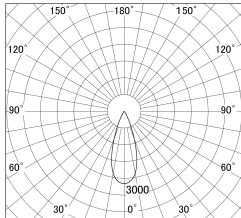

■ Lighting Distribution Curve (cd/1000 lm)