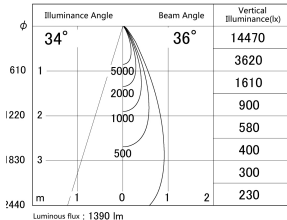

Item no. DD161-1535BB9040-TL

Series Name: AMMA Φ80 series Lens type adjustable Antiglare (DD161-AG)

■ Lighting Distribution Curve (cd/1000 lm)

Installation	Recessed mount
Type	High-efficiency antiglare type adjustable downlight
Fixture wattage	14W
Beam angle	36deg
Color Temp.	4000K
CRI	Ra>90
Luminous	1391 lm
Body	Die-castaluminumalloy
Body finish	N/A
Trim finish	Black
Reflector finish	Black
IP Rate	IP20
Light source	COB module
Input Voltage	AC220~240V
Dimming Type	Non-Dimmable
Certificate	CE,CCC
Cut Hole	80mm