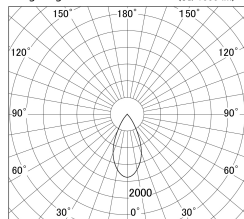

■ Lighting Distribution Curve (cd/1000 lm)