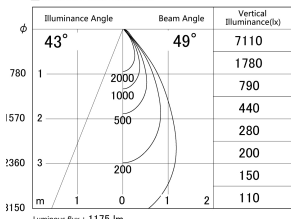

Item no. DD161-1545BB9040-TL

Series Name: AMMA Φ80 series Lens type adjustable Antiglare (DD161-AG)

■ Lighting Distribution Curve (cd/1000 lm)

Installation	Recessed mount
Type	High-efficiency antiglare type adjustable downlight
Fixture wattage	14W
Beam angle	49deg
Color Temp.	4000K
CRI	Ra>90
Luminous	1177 lm
Body	Die-castaluminumalloy
Body finish	N/A
Trim finish	Black
Reflector finish	Black
IP Rate	IP20
Light source	COB module
Input Voltage	AC220~240V
Dimming Type	Non-Dimmable
Certificate	CE,CCC
Cut Hole	80mm