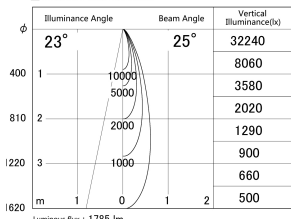

Item no. DD161-2025BB9040-TL

Series Name: AMMA Φ80 series Lens type adjustable Antiglare (DD161-AG)

■ Lighting Distribution Curve (cd/1000 lm)

Installation	Recessed mount
Type	High-efficiency antiglare type adjustable downlight
Fixture wattage	21W
Beam angle	25deg
Color Temp.	4000K
CRI	Ra>90
Luminous	1785 lm
Body	Die-castaluminumalloy
Body finish	N/A
Trim finish	Black
Reflector finish	Black
IP Rate	IP20
Light source	COB module
Input Voltage	AC220~240V
Dimming Type	Non-Dimmable
Certificate	CE,CCC
Cut Hole	80mm