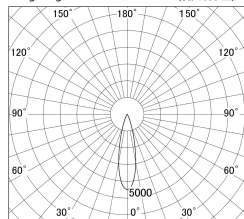

■ Lighting Distribution Curve (cd/1000 lm)